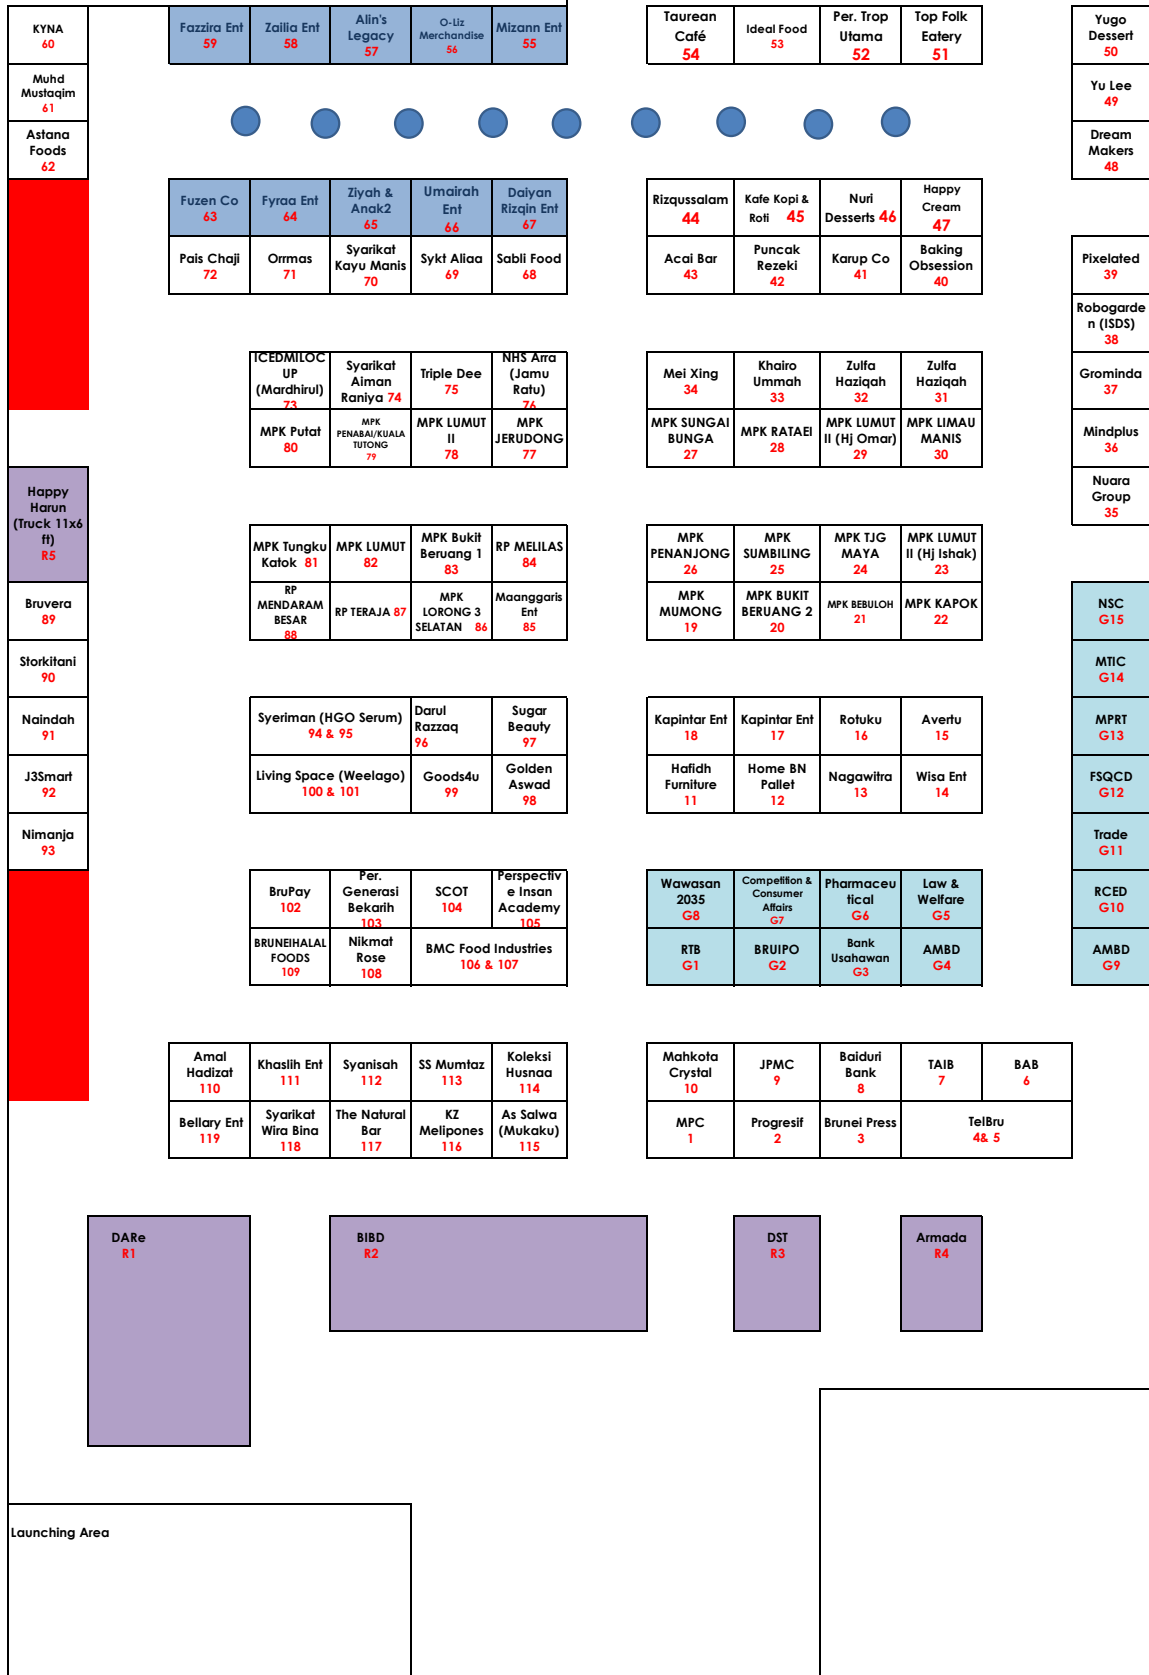

1 2 3 4 5 6 7 8 9 10 11 12 13 14

LEGEND

- Dining table
- Loading Entrance (do not block)
- Raw Space
- BIBDSeeds companies
- Agencies

ENTRANCE (HALL 1)